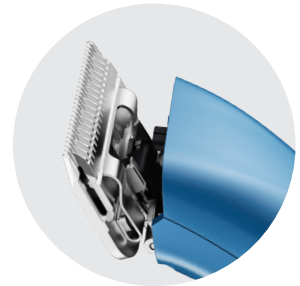

eMERGE™ *lite*

CLIPPER

**STAINLESS
-STEEL BLADE**

Size #10

**DETACHABLE
BLADE SYSTEM**

Fast, easy swaps and maintenance

**CONTOURED
BODY**

Ergonomic and well-balanced design provides minimal vibration

**POWERFUL
ROTARY MOTOR**

Single speed: 3,800 SPM

**LITHIUM-ION
BATTERY**

Up to 1.5 hours of consistent power

CORD/CORDLESS

Freedom to roam

eMERGE™ *lite*

CLIPPER

Designed for beginner groomers and pet parents for complete at-home grooming, the eMERGE lite clipper will help you tidy things up for perfect pet profiles.

 **All Coat Types**
Versatile cutting for pet grooming