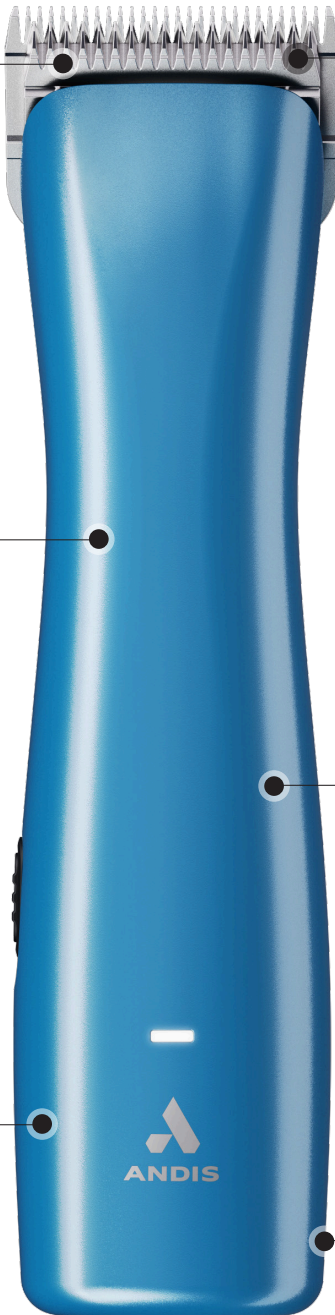

eMERGE™ *lite*

CLIPPER

**STAINLESS
-STEEL BLADE**

Size #10

**DETACHABLE
BLADE SYSTEM**

Fast, easy swaps and maintenance

**CONTOURED
BODY**

Ergonomic and well-balanced design provides minimal vibration

**POWERFUL
ROTARY MOTOR**

Single speed: 3,800 SPM

**LITHIUM-ION
BATTERY**

Up to 1.5 hours of consistent power

CORD/CORDLESS

Freedom to roam

eMERGE™ *lite*

CLIPPER

Designed for beginner groomers and pet parents for complete at-home grooming, the eMERGE lite clipper will help you tidy things up for perfect pet profiles.

 **All Coat Types**
Versatile cutting for pet grooming

 **Powerful Rotary Motor**
Single speed: 3,800 SPM

Includes
Clipper, additional blade drive, blade cleaning brush, charging adapter and blade oil. (UK, EU, AUS, US, BRZ and ARG plugs - International model only)