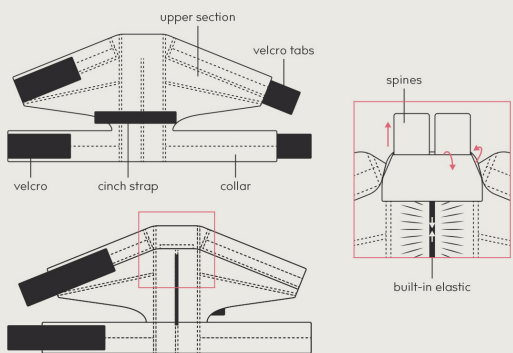

Diagram

Sizes

Green PinPoint Mesh

ITEM#	SIZE	A		B	
NFP01XS	X-Small	5" - 7"	13 cm - 18 cm	9" - 13"	23 cm - 33 cm
NFP02S	Small	6" - 8"	15 cm - 20 cm	12" - 17"	30 cm - 43 cm
NFP03SM	Small/Medium	7" - 9"	18 cm - 23 cm	15" - 20"	38 cm - 51 cm
NFP04M	Medium	8" - 10"	20 cm - 25 cm	16" - 22"	41 cm - 56 cm
NFP05L	Large	10" - 12"	25 cm - 30 cm	17" - 23"	43 cm - 58 cm
NFP06XL	X-Large	12" - 14"	30 cm - 36 cm	20" - 26"	51 cm - 66 cm

Measurement A: Measure from the middle of the forehead above the eyes to where a collar would naturally sit on the neck

Measurement B: Measure around the neck

Preferred Collection

No Flap™ Ear Wrap

Feline

Diagram

Sizes

Green PinPoint Mesh

ITEM#	SIZE	A		B	
NFPC00	Small	3.5" - 5.5"	9cm - 14 cm	7" - 10"	18 cm - 25 cm
NFPC01	Large	5" - 7"	13 cm - 18 cm	9" - 13"	23 cm - 33 cm

Measurement A: Measure from the middle of the forehead above the eyes to where a collar would naturally sit on the neck