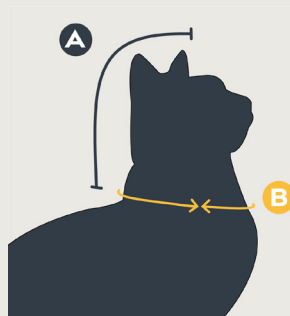

Measurement A: Measure from the middle of the forehead above the eyes to where a collar would naturally sit on the neck

Measurement B: Measure around the neck

Preferred Collection

No Flap™ Ear Wrap

Feline

Our Feline No Flap Ear Wrap™ is healing ears, one cat at a time. Utilized for a variety of conditions including: protecting ears with injuries or bandages, retaining medication in the ear, protection from scratching, and guards against environmental hazards. Two secure straps and adjustable plastic spine allow for a customized fit to feline patients' needs.

Diagram

Sizes

Green PinPoint Mesh

ITEM#	SIZE	A		B	
NFPC00	Small	3.5" - 5.5"	9cm - 14 cm	7" - 10"	18 cm - 25 cm
NFPC01	Large	5" - 7"	13 cm - 18 cm	9" - 13"	23 cm - 33 cm

Measurement A: Measure from the middle of the forehead above the eyes to where a collar would naturally sit on the neck

Measurement B: Measure around the neck