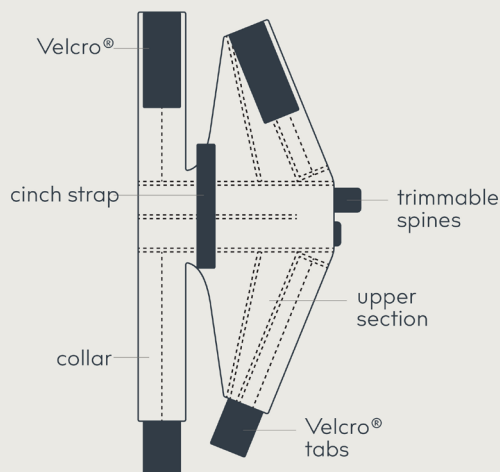

Diagram

Sizes

Green PinPoint Mesh

ITEM#	SIZE	A		B	
NFP01XS	X-Small	5" - 7"	13 cm - 18 cm	9" - 13"	23 cm - 33 cm
NFP02S	Small	6" - 8"	15 cm - 20 cm	12" - 17"	30 cm - 43 cm
NFP03SM	Small/Medium	7" - 9"	18 cm - 23 cm	15" - 20"	38 cm - 51 cm
NFP04M	Medium	8" - 10"	20 cm - 25 cm	16" - 22"	41 cm - 56 cm
NFP05L	Large	10" - 12"	25 cm - 30 cm	17" - 23"	43 cm - 58 cm
NFP06XL	X-Large	12" - 14"	30 cm - 36 cm	20" - 26"	51 cm - 66 cm

Measurement A: Measure from the middle of the forehead above the eyes to where a collar would naturally sit on the neck

Measurement B: Measure around the neck

Preferred Collection

No Flap™ Ear Wrap

Feline

Diagram

Sizes

Green PinPoint Mesh

ITEM#	SIZE	A		B	
NFPC00	Small	3.5" - 5.5"	9cm - 14 cm	7" - 10"	18 cm - 25 cm
NFPC01	Large	5" - 7"	13 cm - 18 cm	9" - 13"	23 cm - 33 cm

Measurement A: Measure from the middle of the forehead above the eyes to where a collar would naturally sit on the neck

Measurement B: Measure around the neck